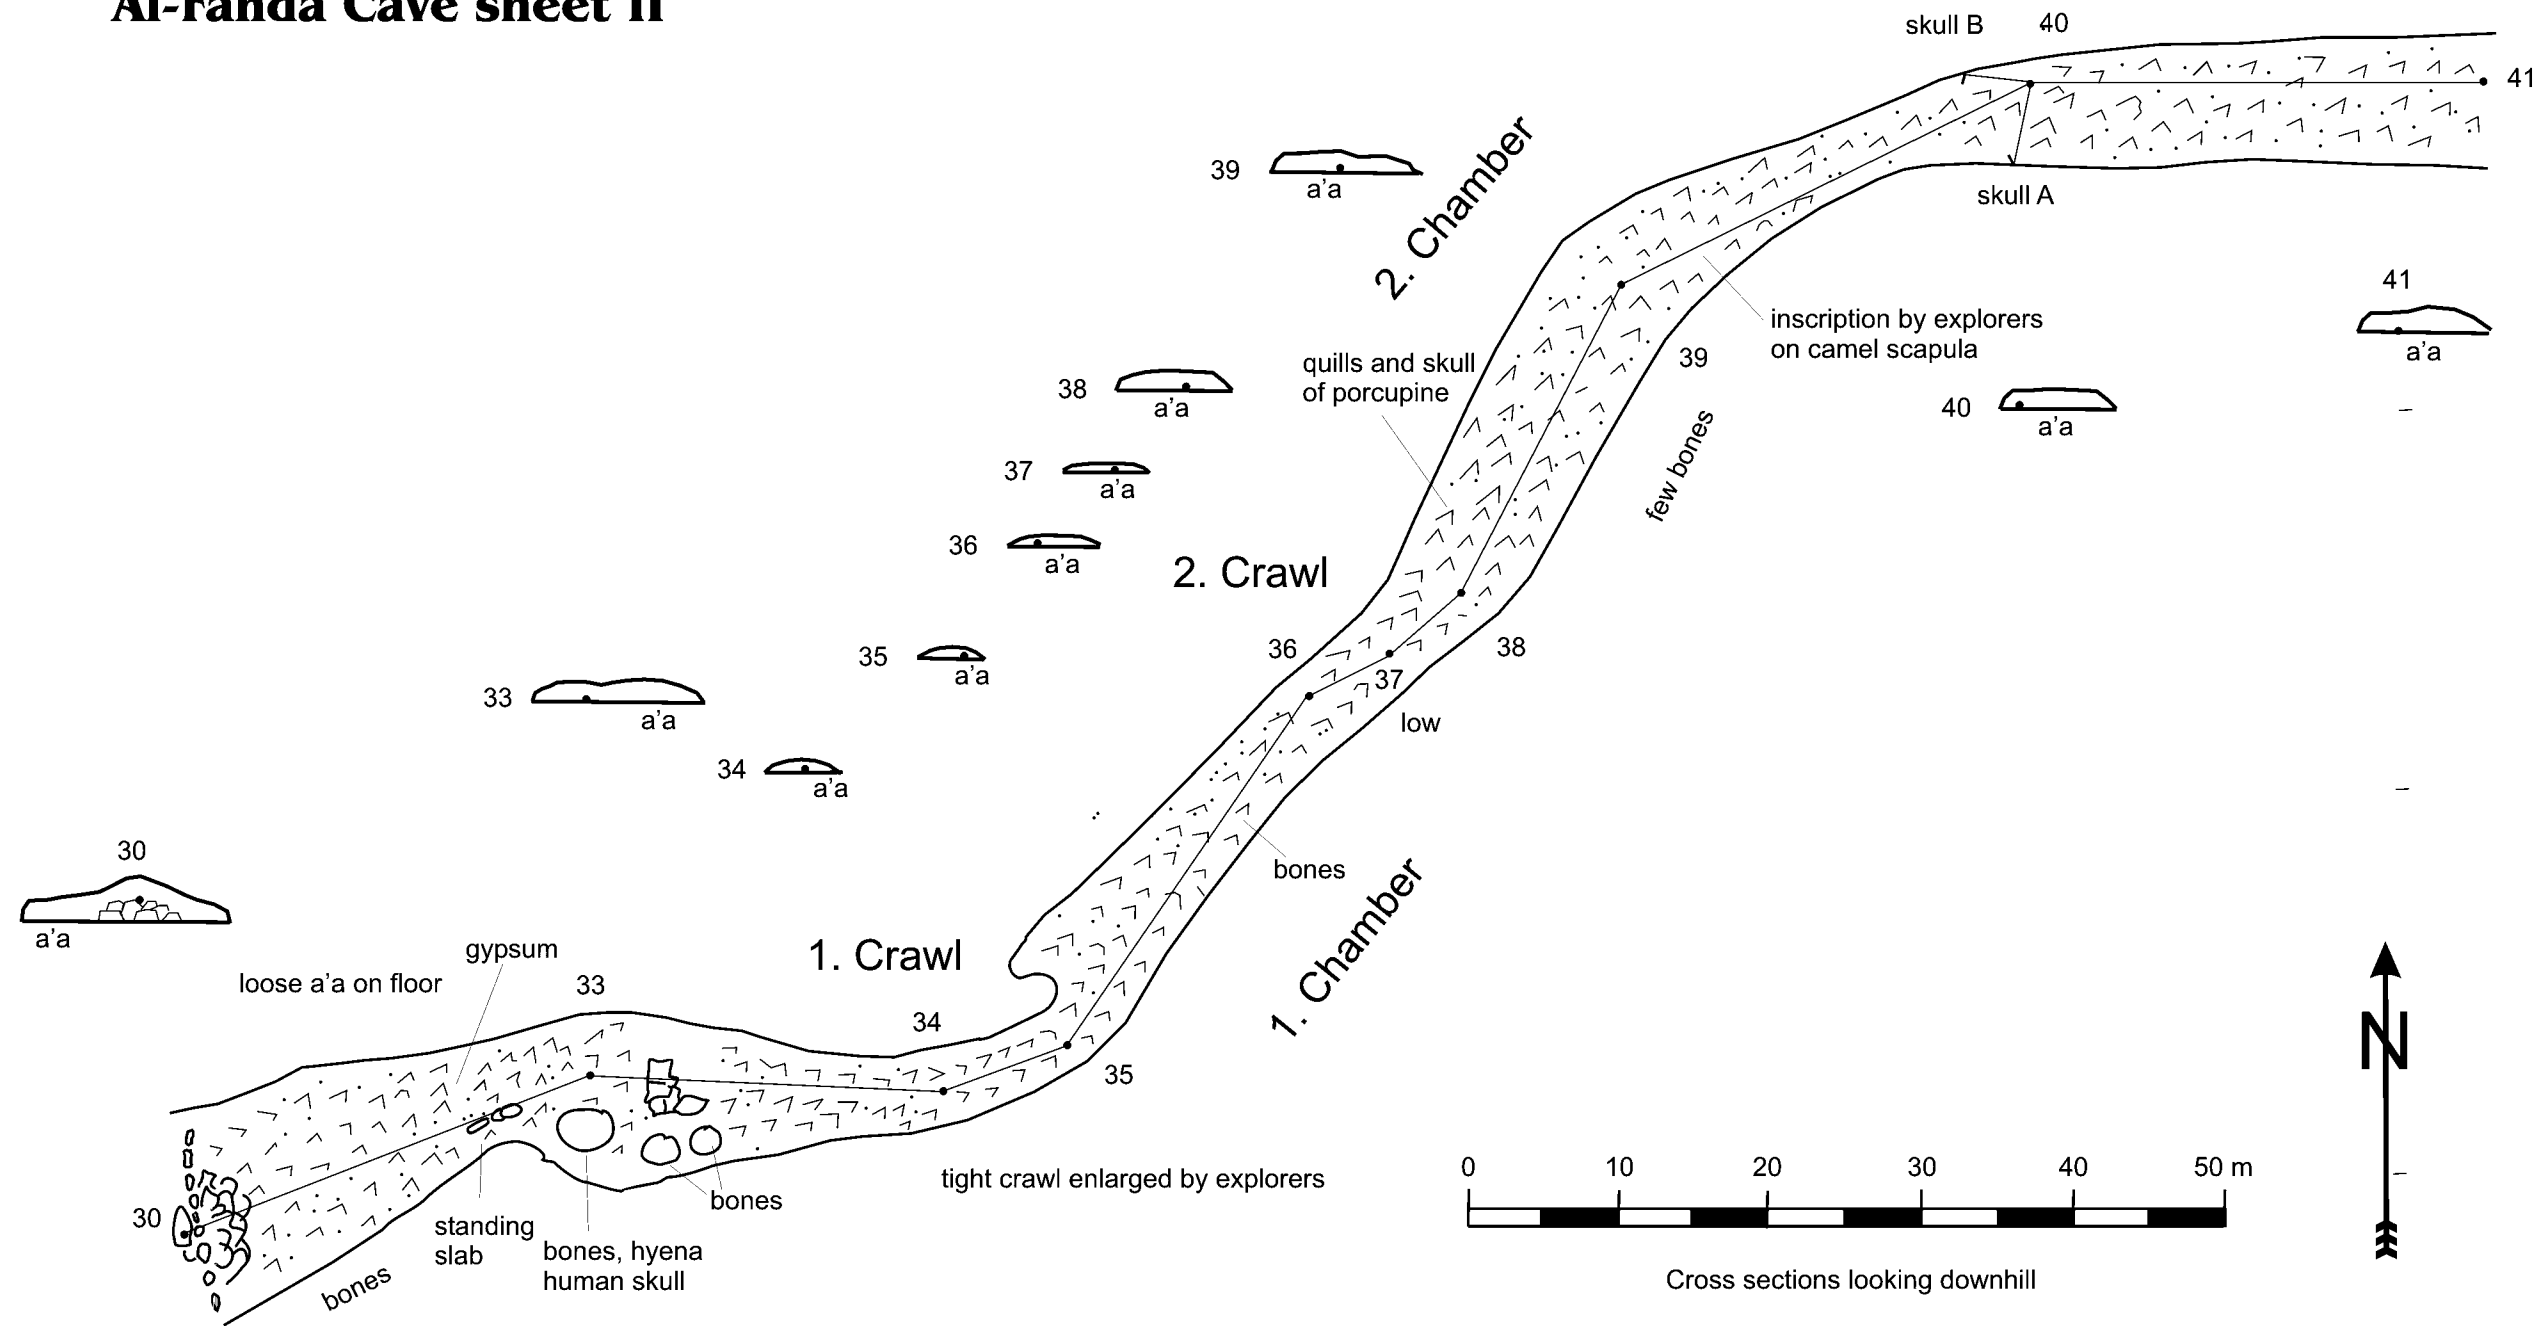

Al-Fahda Cave sheet I

Al-Fahda Cave sheet II

Al-Fahda Cave

surveyed 14 & 16 09 2005

A. Al-Malabeh, M. Frehat

H.-V. Henschel, S. Kempe

map 1:500 by S. Kempe

Location: 1. Entrance: 32°N 18,426'/37°E 07,622'
 2. Entrance: 32°N 18,441'/37°E 07,646'
 Altitude: 832 m a.s.l.

Cross sections looking downhill

direction of channel
on surface

Entrance 2
artificial opening

Profile of Cave Roof
surface

Map of Entrance 1:200

Al-Fahda Cave sheet IV