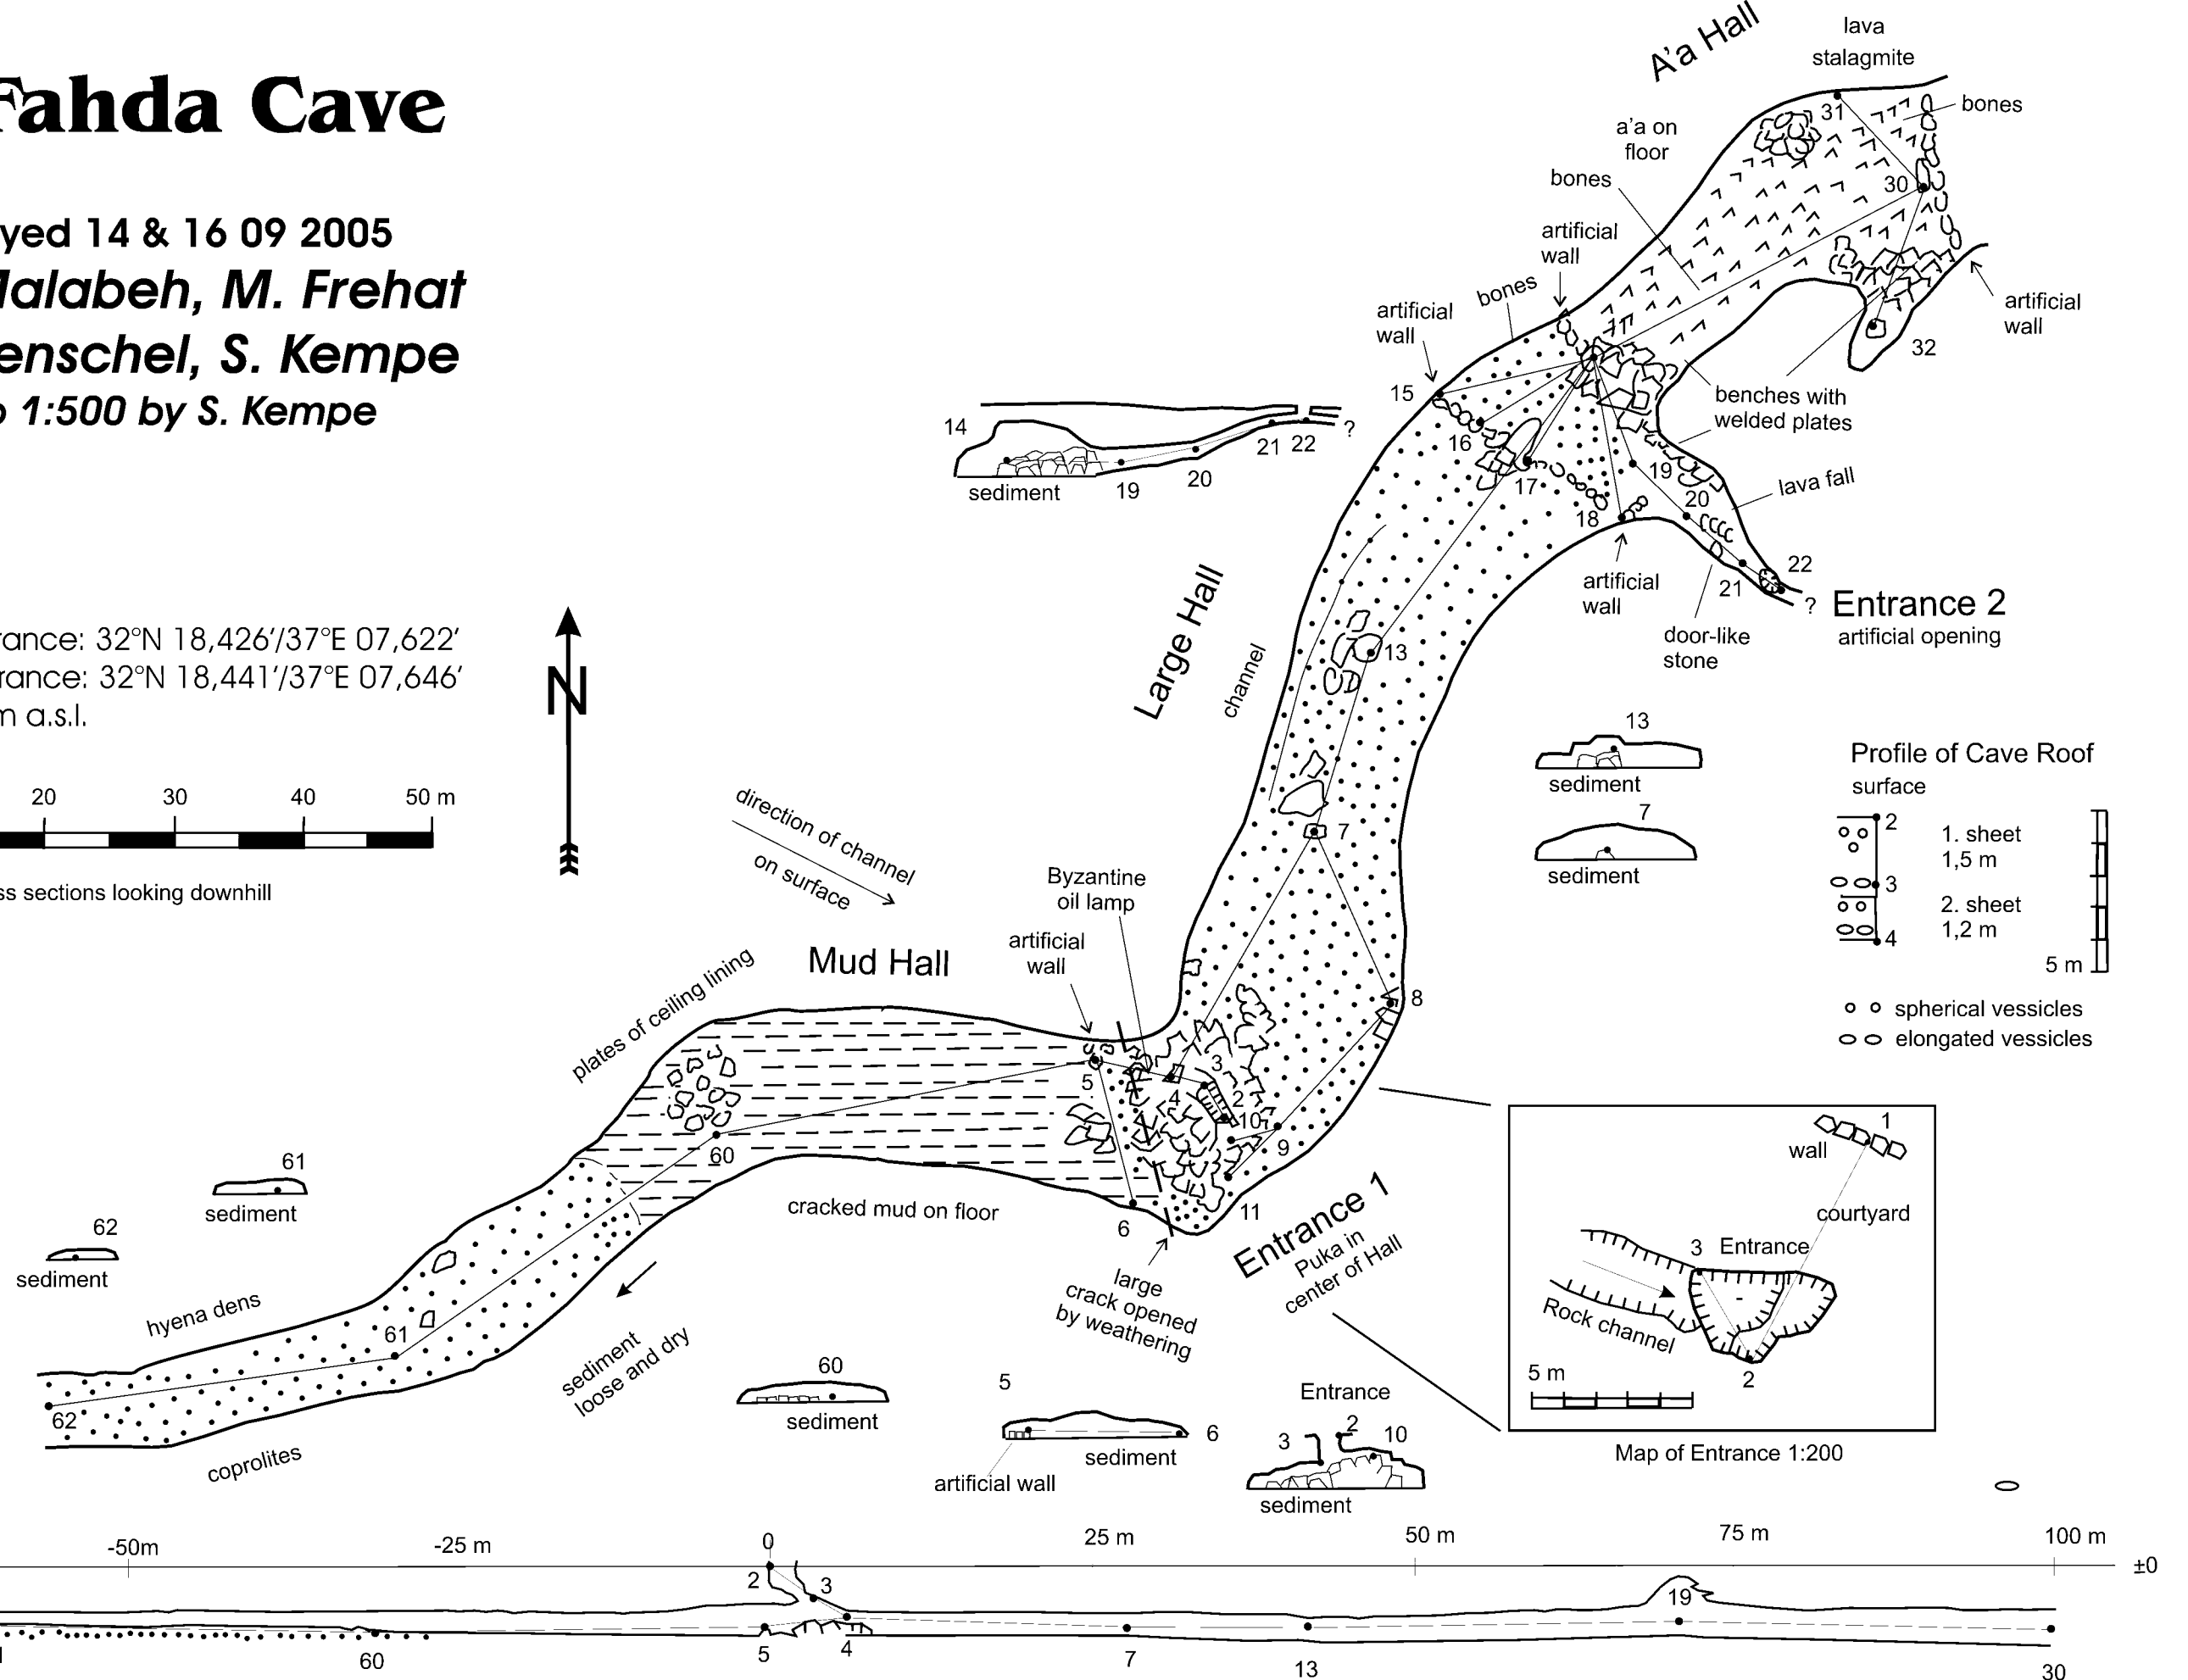

Al-Fahda Cave sheet I

Al-Fahda Cave sheet II

Al-Fahda Cave

surveyed 14 & 16 09 2005

A. Al-Malabeh, M. Frehat

H.-V. Henschel, S. Kempe

map 1:500 by S. Kempe

Location: 1. Entrance: 32°N 18,426'/37°E 07,622'
 2. Entrance: 32°N 18,441'/37°E 07,646'
 Altitude: 832 m a.s.l.

Cross sections looking downhill

direction of channel
on surface

Entrance 2
artificial opening

Profile of Cave Roof
surface

Map of Entrance 1:200

Al-Fahda Cave sheet IV