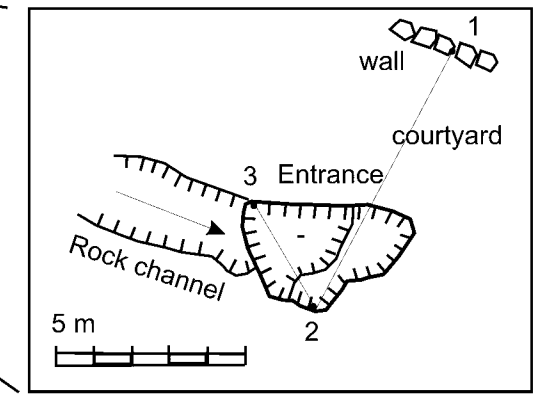

Al-Fahda Cave sheet I

Al-Fahda Cave sheet II

Al-Fahda Cave

surveyed 14 & 16 09 2005

A. Al-Malabeh, M. Frehat

H.-V. Henschel, S. Kempe

map 1:500 by S. Kempe

Location: 1. Entrance: 32°N 18,426'/37°E 07,622'
 2. Entrance: 32°N 18,441'/37°E 07,646'
 Altitude: 832 m a.s.l.

Cross sections looking downhill

direction of channel
on surface

Entrance 2
artificial opening

Profile of Cave Roof
surface

Map of Entrance 1:200

Al-Fahda Cave sheet IV