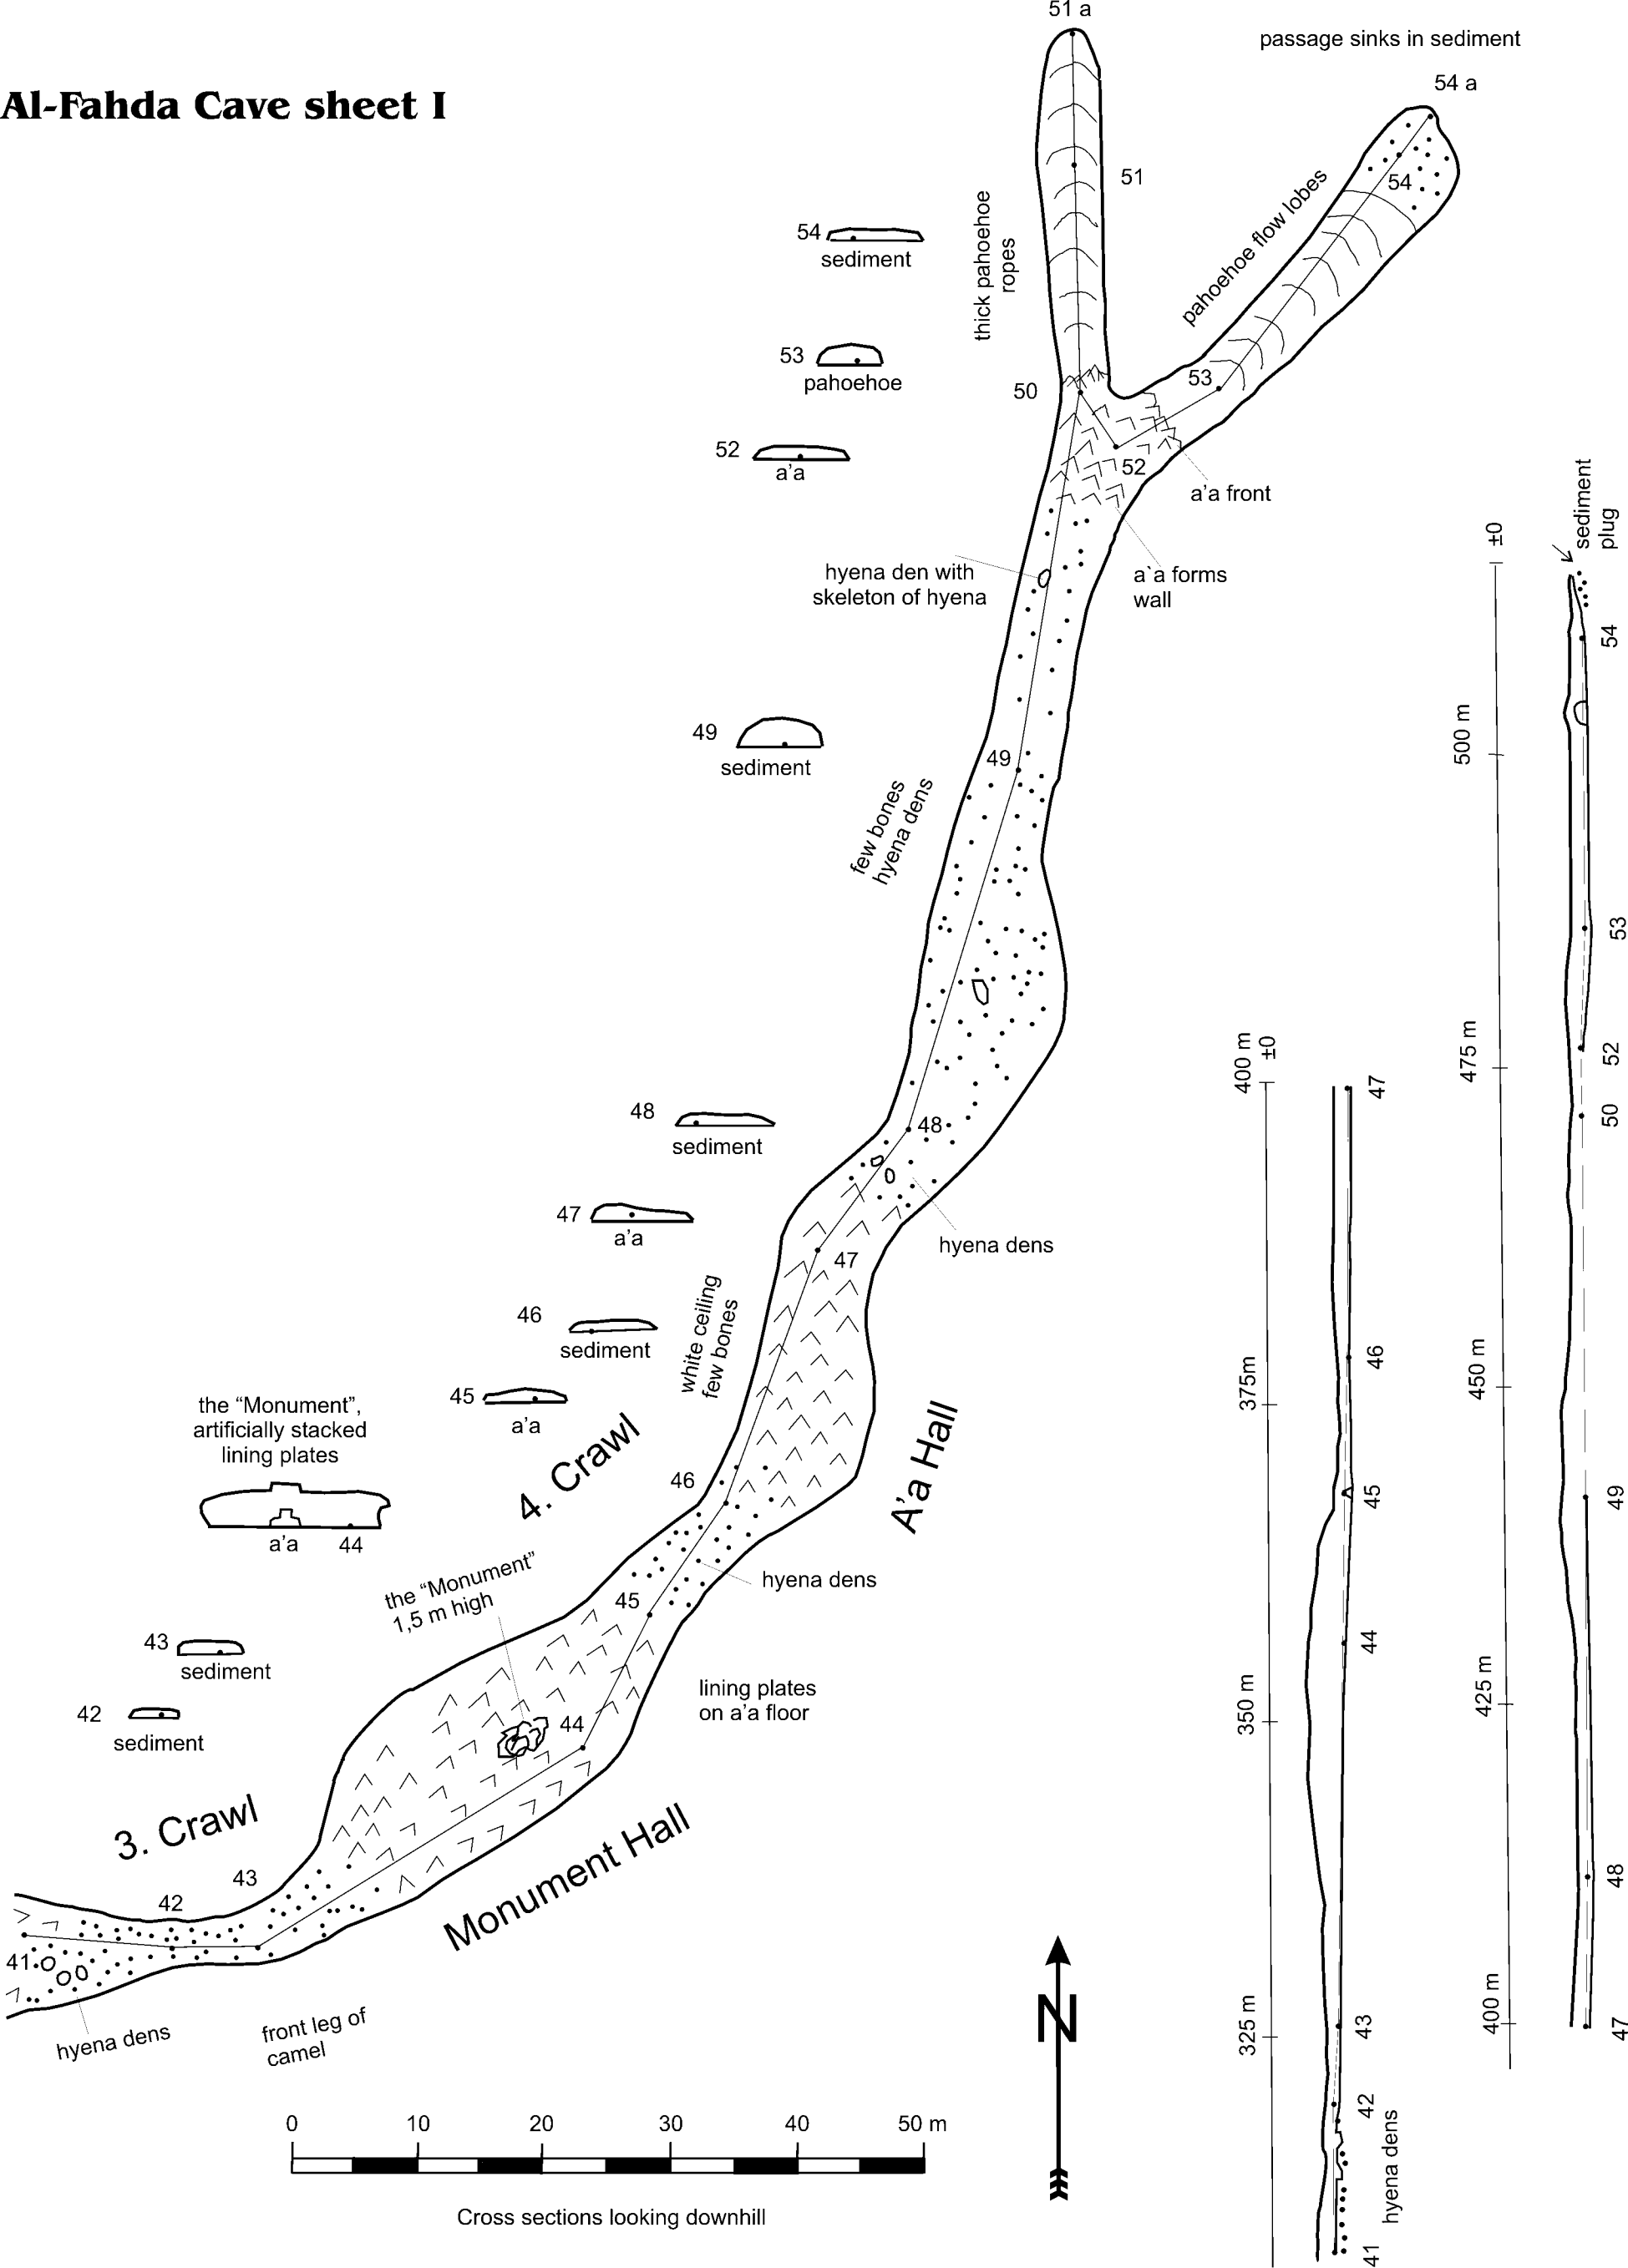

Al-Fahda Cave sheet I

Al-Fahda Cave sheet II

Al-Fahda Cave

surveyed 14 & 16 09 2005

A. Al-Malabeh, M. Frehat

H.-V. Henschel, S. Kempe

map 1:500 by S. Kempe

Location: 1. Entrance: 32°N 18,426'/37°E 07,622'
 2. Entrance: 32°N 18,441'/37°E 07,646'
 Altitude: 832 m a.s.l.

Cross sections looking downhill

direction of channel
on surface

Entrance 2
artificial opening

Profile of Cave Roof
surface

Map of Entrance 1:200

Al-Fahda Cave sheet IV